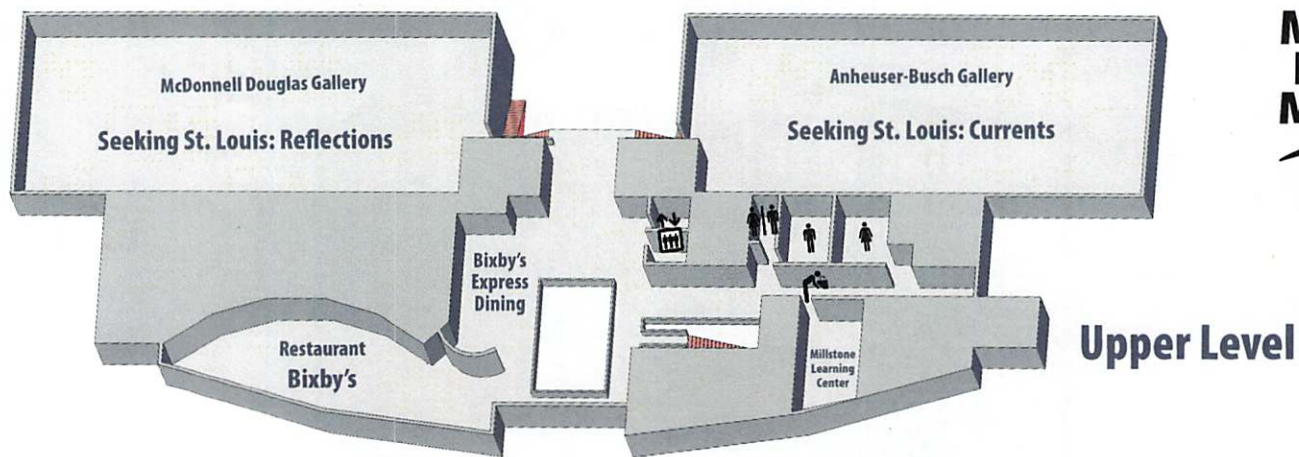

Missouri History Museum

MAP

LEGEND

- Ⓢ ATM Machine
- 🧥 Coat Room
- 🚰 Drinking Fountain
- ⬆️⬆️ Elevator
- ❓ Information Desk
- 👨👩👦 Family Restroom ♿
- 👨 Men's Restroom
- 👩 Women's Restroom
- 🎫 Ticket Counter