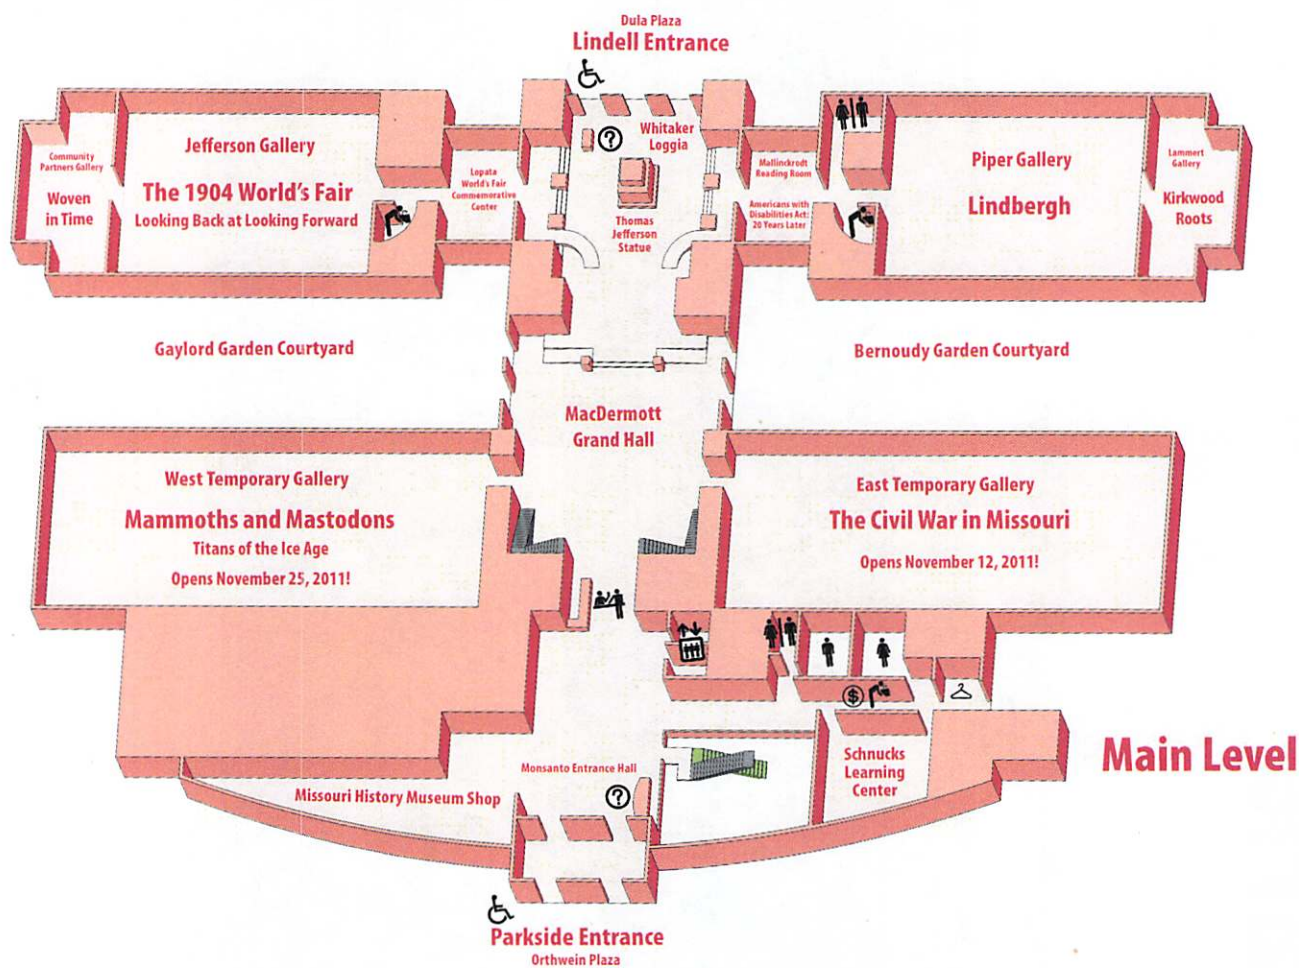

Missouri History Museum

MAP

LEGEND

- Ⓢ ATM Machine
- 🧥 Coat Room
- 🚰 Drinking Fountain
- ⬆️⬆️ Elevator
- ❓ Information Desk
- 👨👩👦 Family Restroom ♿
- 👨 Men's Restroom
- 👩 Women's Restroom
- 🎫 Ticket Counter