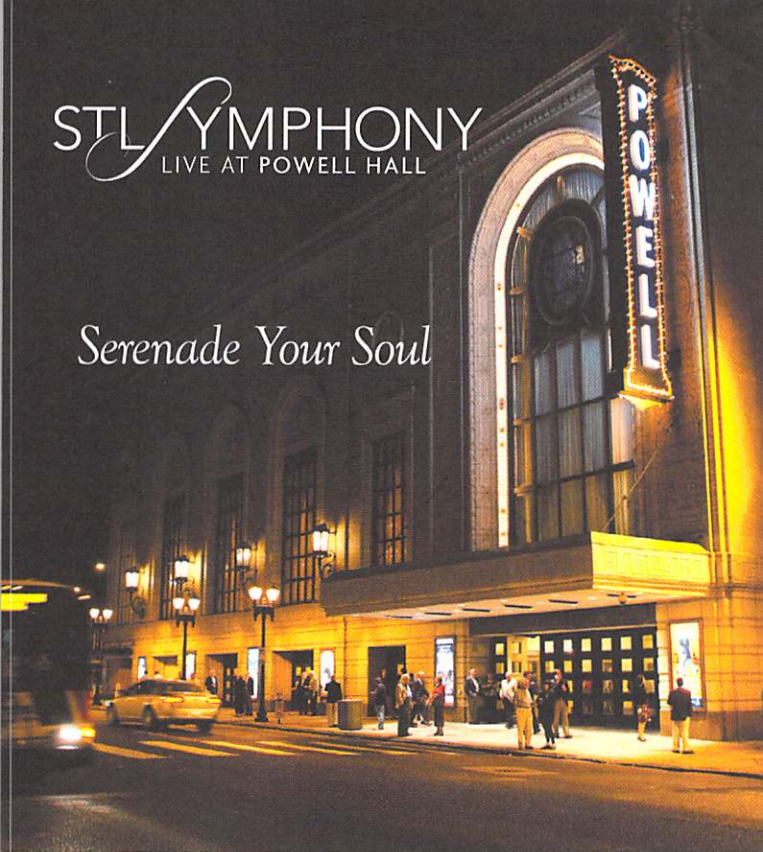

STL SYMPHONY

LIVE AT POWELL HALL

Serenade Your Soul

Home of the world-renowned St. Louis Symphony, Powell Hall hosts more than 100 performances each year making it the destination for live music in St. Louis. Every weekend from September through June, you can leave it all behind and serenade your soul.