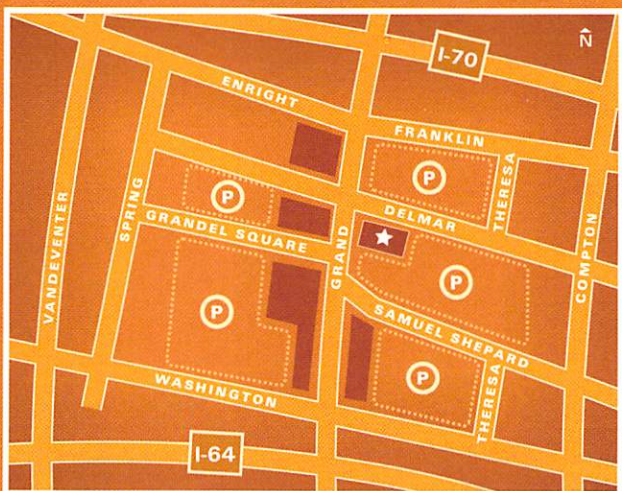

**GROUPS
SAVE!**
314-286-4155

314-534-1700
stlsymphony.org

MAP & DIRECTIONS

★ Powell Hall is located at 718 North Grand Boulevard in the Grand Center midtown arts district. Grand Boulevard is accessed off of I-64, I-70 or I-44.

Ⓟ Grand Center Parking is available off of Delmar Boulevard on the North or by Samuel Shepard Drive on the South side of Powell Hall.

314-534-1700 / stlsymphony.org